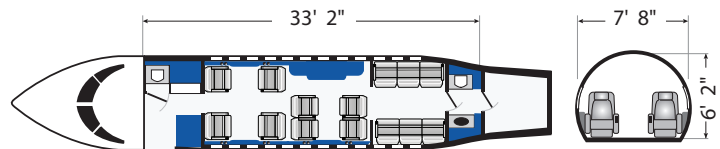

SPECIFICATIONS

Passengers	14
Internal Dimensions	
Cabin Length	33' 2"
Cabin Height	6' 2"
Cabin Width	7' 8"
Baggage Capacity	127 cf

Performance	
Speed	525 mph
Range (5 pax, ISA, IFR Reserves)	3,800 nm

Features	
Wi-Fi	Long-Range
Airshow Moving Map	DVD Entertainment
Hot Meal Galley	Two Enclosed Lavs