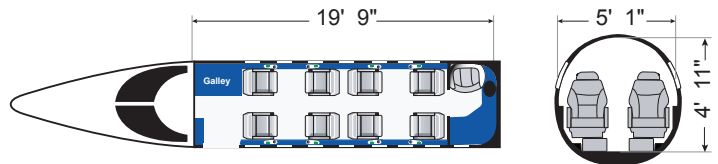

Features

Wi-Fi ..... Long-Range
Hot Meal Galley ..... DVD / MP3 / CD
Enclosed Lav ..... Moving Map

Dreamline Aviation, LLC
7155 Valjean Ave., 2nd Floor
Van Nuys, CA 91406

(877) 457-5241
www.dreamlineaviation.com