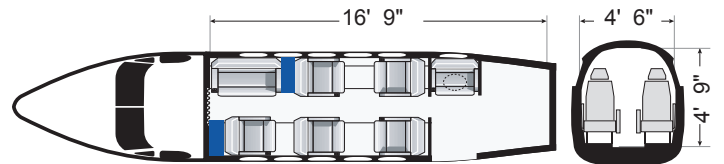

Features

Fully Enclosed Lav (2) Writing Tables
Snack / Lunch Galley Short-Field Capable
Wing Lockers

Dreamline Aviation, LLC
7155 Valjean Ave., 2nd Floor
Van Nuys, CA 91406

(877) 457-5241
www.dreamlineaviation.com